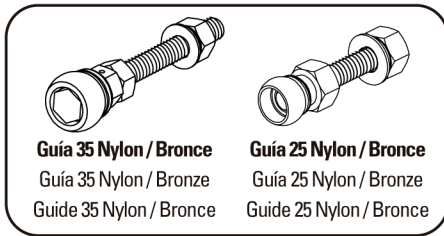

Todas as medidas estão em milímetros.

All measurements in millimeters.

mm	Decimal inches	Aprox Fraction	mm	Decimal inches	Aprox Fraction
1	0.0394	3/64	6	0.2362	15/64
2	0.0787	5/64	7	0.2756	9/32
3	0.1181	1/8	8	0.3150	5/16
4	0.1575	5/32	9	0.3543	23/64
5	0.1969	13/64	10	0.3937	25/64

7

8

* ACCESORIOS / ACESSÓRIOS / ACCESSORIES

Guia 35 Nylon / Bronze
 Guia 35 Nylon / Bronze
 Guide 35 Nylon / Bronze

Guia 25 Nylon / Bronze
 Guia 25 Nylon / Bronze
 Guide 25 Nylon / Bronze

HP = HV - 135

HP = HV - 125