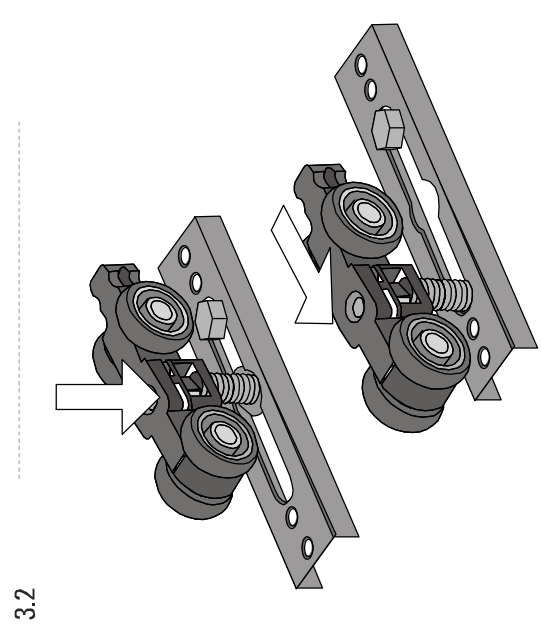

\* ACCESORIOS / ACCESSORIES

3.3

3

3.1

3.2

3.4

Conector Muro  
Conector Lateral  
Wall Mounting Bracket  
E = <30 mm

Conector Muro Ancho  
Conector Lateral Largo  
Wide Wall Mounting Bracket  
E = <30 mm

Cenefa Ancha Larga  
Saneфа Larga  
Fascia 120 extra wide  
(E = <38mm)

Cenefa Corra Ancha  
Saneфа Baixa Larga  
Fascia 62 extra wide  
(E = <38mm)

Riel Doble U21  
Trilho Dobre U21  
Double carrier Track U21  
(E = <38mm)