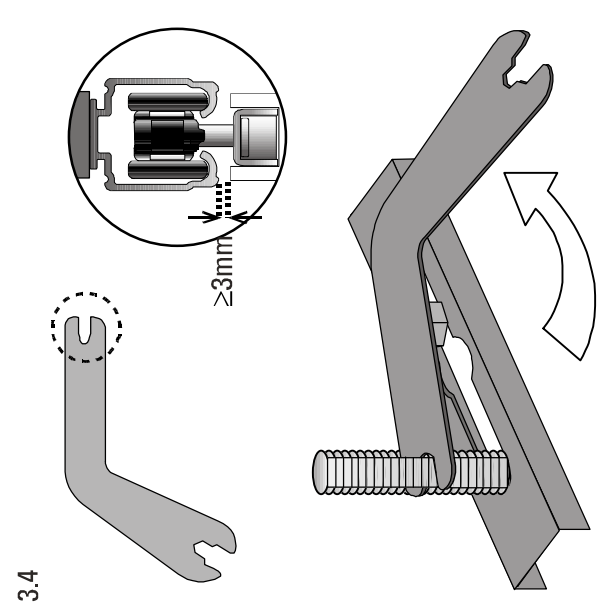

\* ACCESORIOS / ACCESSORIES

3.3

3

3.1

3.2

3.4

Conector Muro  
Conector Lateral  
Wall Mounting Bracket  
E = <30 mm

Conector Muro Ancho  
Conector Lateral Largo  
Wide Wall Mounting Bracket  
E = <30 mm

Cenefa Ancha Larga  
Saneфа Larga  
Fascia 120 extra wide  
(E = <38mm)

Cenefa Corra Ancha  
Saneфа Baixa Larga  
Fascia 62 extra wide  
(E = <38mm)

Riel Doble U21  
Trilho Dobre U21  
Double carrier Track U21  
(E = <38mm)